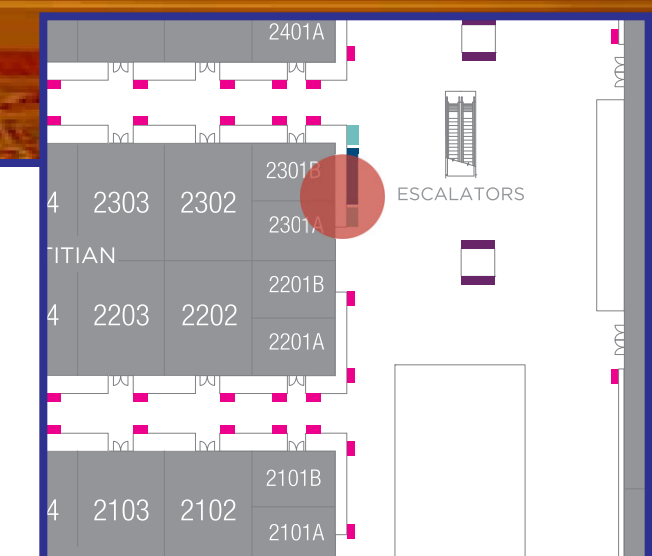

LOCATION

Main Convention Center Hall on level 2, on The Venetian Ballroom E outer wall

DISPLAY CONTENT

Default: The Venetian Resort promo loop

EVENT DIRECTORY BOARD

13' 9.25" w x 7' 9" h High-Resolution LED Display

VERTICAL DISPLAYS

Two 43" Digital Displays

\$50,000

LOCATION

Outside the Titian Ballroom facing elevators

VERTICAL DISPLAYS - DISPLAY CONTENT

Default: Interactive Wayfinder

Option 1: Takeover display for custom loop

Option 2: Brand the existing interactive Wayfinders

2-KIOSK DISPLAYS (4-SIDED) \$25,000

Eight 3' 1.75" w x 5' 6" h High-Resolution LED Displays
Two 4-Sided Units
Each Operates Independently

LOCATION

Elevator landings (East and West)

Height: 8.86' Width: 15.75' 1.5mm

LOCATION

Top of escalators near The Convention Center
Level 2 threshold

UPPER LOBBY ESCALATOR VIEW LED \$75,000

27' 6.75" w x 9' 11.5" h

LOCATION

The Venetian Expo Upper lobby across from the Escalators