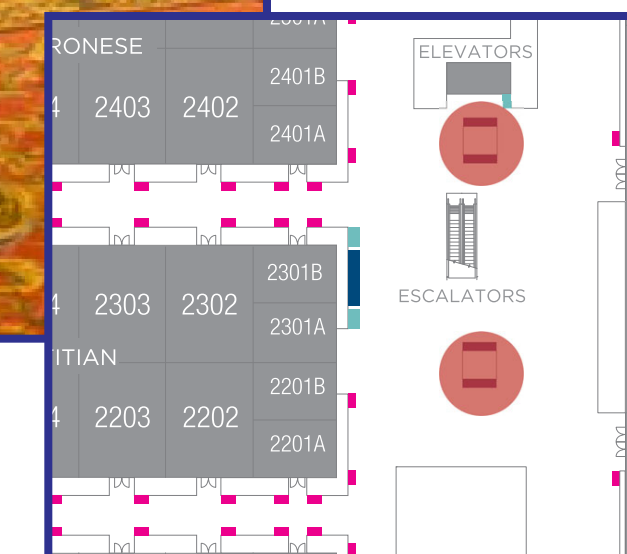

Option 2: Brand the existing interactive Wayfinders

2-KIOSK DISPLAYS (4-SIDED) \$25,000

Eight 3' 1.75" w x 5' 6" h High-Resolution LED Displays
Two 4-Sided Units
Each Operates Independently

LOCATION

Elevator landings (East and West)

DISPLAY CONTENT

Default: The Venetian Resort promo loop

THREE-SCREEN ARRAY \$25,000

One 86" Digital Display Two 43" Digital Displays

LOCATION

Entrance to The Venetian Expo from The Convention Center

DISPLAY CONTENT

Default: Horizontal - The Venetian promo loop

Vertical - Interactive Wayfinder

POP2-L/POP2-R Option 1 - Takeover display with custom graphics

POP2-L/POP2-R Option 2 - Brand the existing interactive Wayfinders

POP2-M - Takeover display with custom graphics

ED9 - THE EXPO ENTRANCE OVERHEAD \$50,000

31'6" wx 3' 3.75" h

LOCATION

Entrance to The Venetian Expo from The Convention Center

DISPLAY CONTENT

Default: The Venetian promo loop