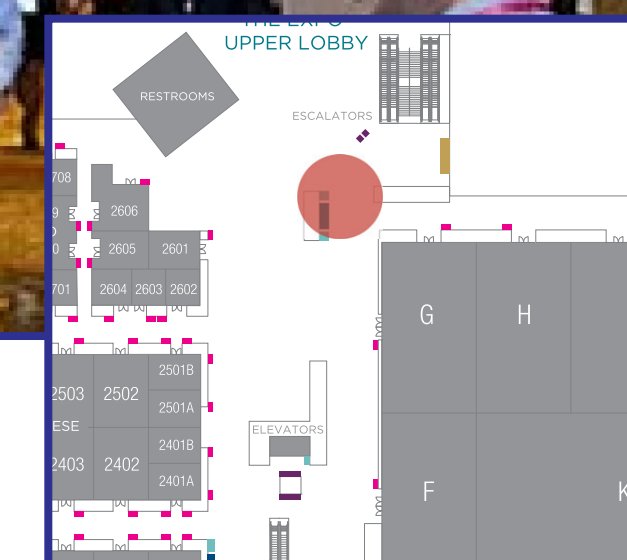

Default: Horizontal - The Venetian promo loop

Vertical - Interactive Wayfinder

POP2-L/POP2-R Option 1 - Takeover display with custom graphics

POP2-L/POP2-R Option 2 - Brand the existing interactive Wayfinders

POP2-M - Takeover display with custom graphics

ED9 - THE EXPO ENTRANCE OVERHEAD \$50,000

31'6" wx 3' 3.75" h

LOCATION

Entrance to The Venetian Expo from The Convention Center

DISPLAY CONTENT

Default: The Venetian promo loop

THE EXPO EXIT OVERHEAD \$50,000

31'6 "w x 3' 3.75"h

LOCATION

Entrance to The Venetian Convention Center
from The Venetian Expo

DISPLAY CONTENT

Default: The Venetian promo loop

UPPER LOBBY LED DISPLAY \$75,000

Height: 8.86' Width: 15.75' 1.5mm

LOCATION

Top of escalators near The Convention Center
Level 2 threshold

UPPER LOBBY ESCALATOR VIEW LED \$75,000

27' 6.75" w x 9' 11.5" h

LOCATION

The Venetian Expo Upper lobby across from the Escalators