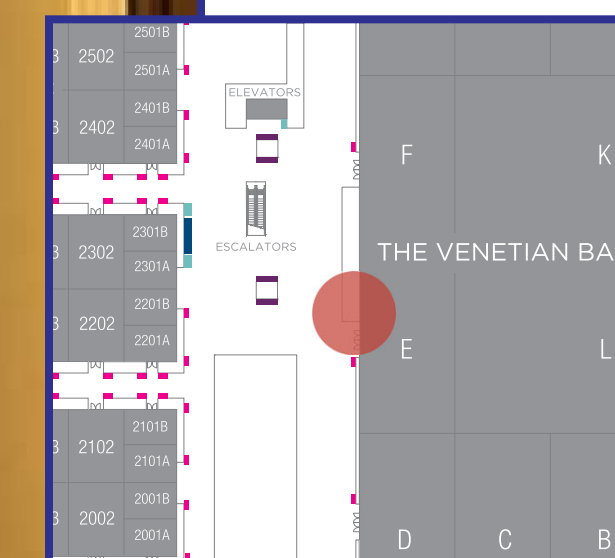

27'7"wx 4' 5"h

LOCATION

Overhead at the exit of The Convention Center to hotel

DISPLAY CONTENT

Default: The Venetian promo loop

ED6 - MAIN HALL SIGN \$50,000

17' 8.5" w x 11' 0.75" h

LOCATION

Main Convention Center Hall on level 2, across from The Venetian Ballroom D

DISPLAY CONTENT

Default: The Venetian Resort promo loop

ED18 - THE VENETIAN BALL- ROOM E - LEGDE DISPLAY \$75,000

5' 10.75" w x 12' 2" h

LOCATION

Main Convention Center corridor Outside of The Venetian Ballroom E ledge

DISPLAY CONTENT

Default: The Venetian Resort promo loop

ED7 - THE VENETIAN BALLROOM E - LED DISPLAY \$100,000

23' 7.5" w x 11' 0.75" h

LOCATION

Main Convention Center Hall on level 2, on The Venetian Ballroom E outer wall

DISPLAY CONTENT

Default: The Venetian Resort promo loop

EVENT DIRECTORY BOARD

13' 9.25" w x 7' 9" h High-Resolution LED Display