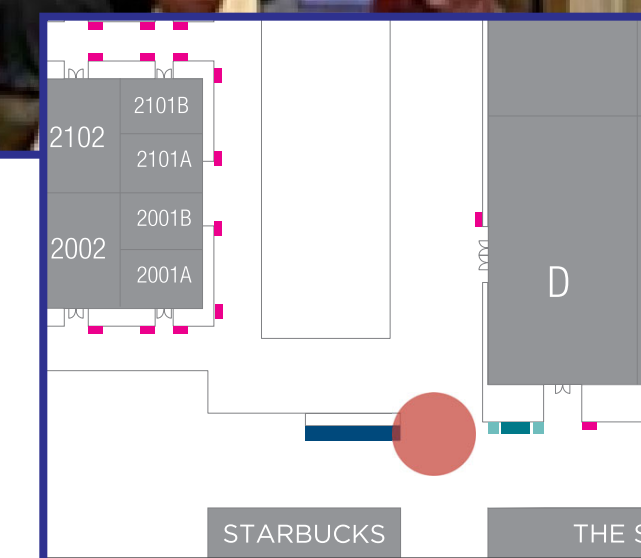

27'7"wx 4' 5"h

LOCATION

Overhead at the exit of The Convention Center to hotel

DISPLAY CONTENT

Default: The Venetian promo loop

ED6 - MAIN HALL SIGN \$50,000

17' 8.5" w x 11' 0.75" h

LOCATION

Main Convention Center Hall on level 2, across from The Venetian Ballroom D

DISPLAY CONTENT

Default: The Venetian Resort promo loop

ED18 - THE VENETIAN BALL- ROOM E - LEGDE DISPLAY \$75,000

5' 10.75" w x 12' 2" h

POP2-M - Takeover display with custom graphics

ED9 - THE EXPO ENTRANCE OVERHEAD \$50,000

31'6" wx 3' 3.75" h

LOCATION

Entrance to The Venetian Expo from The Convention Center

DISPLAY CONTENT

Default: The Venetian promo loop

Height: 8.86' Width: 15.75' 1.5mm

LOCATION

Top of escalators near The Convention Center
Level 2 threshold

UPPER LOBBY ESCALATOR VIEW LED \$75,000

27' 6.75" w x 9' 11.5" h

LOCATION

The Venetian Expo Upper lobby across from the Escalators