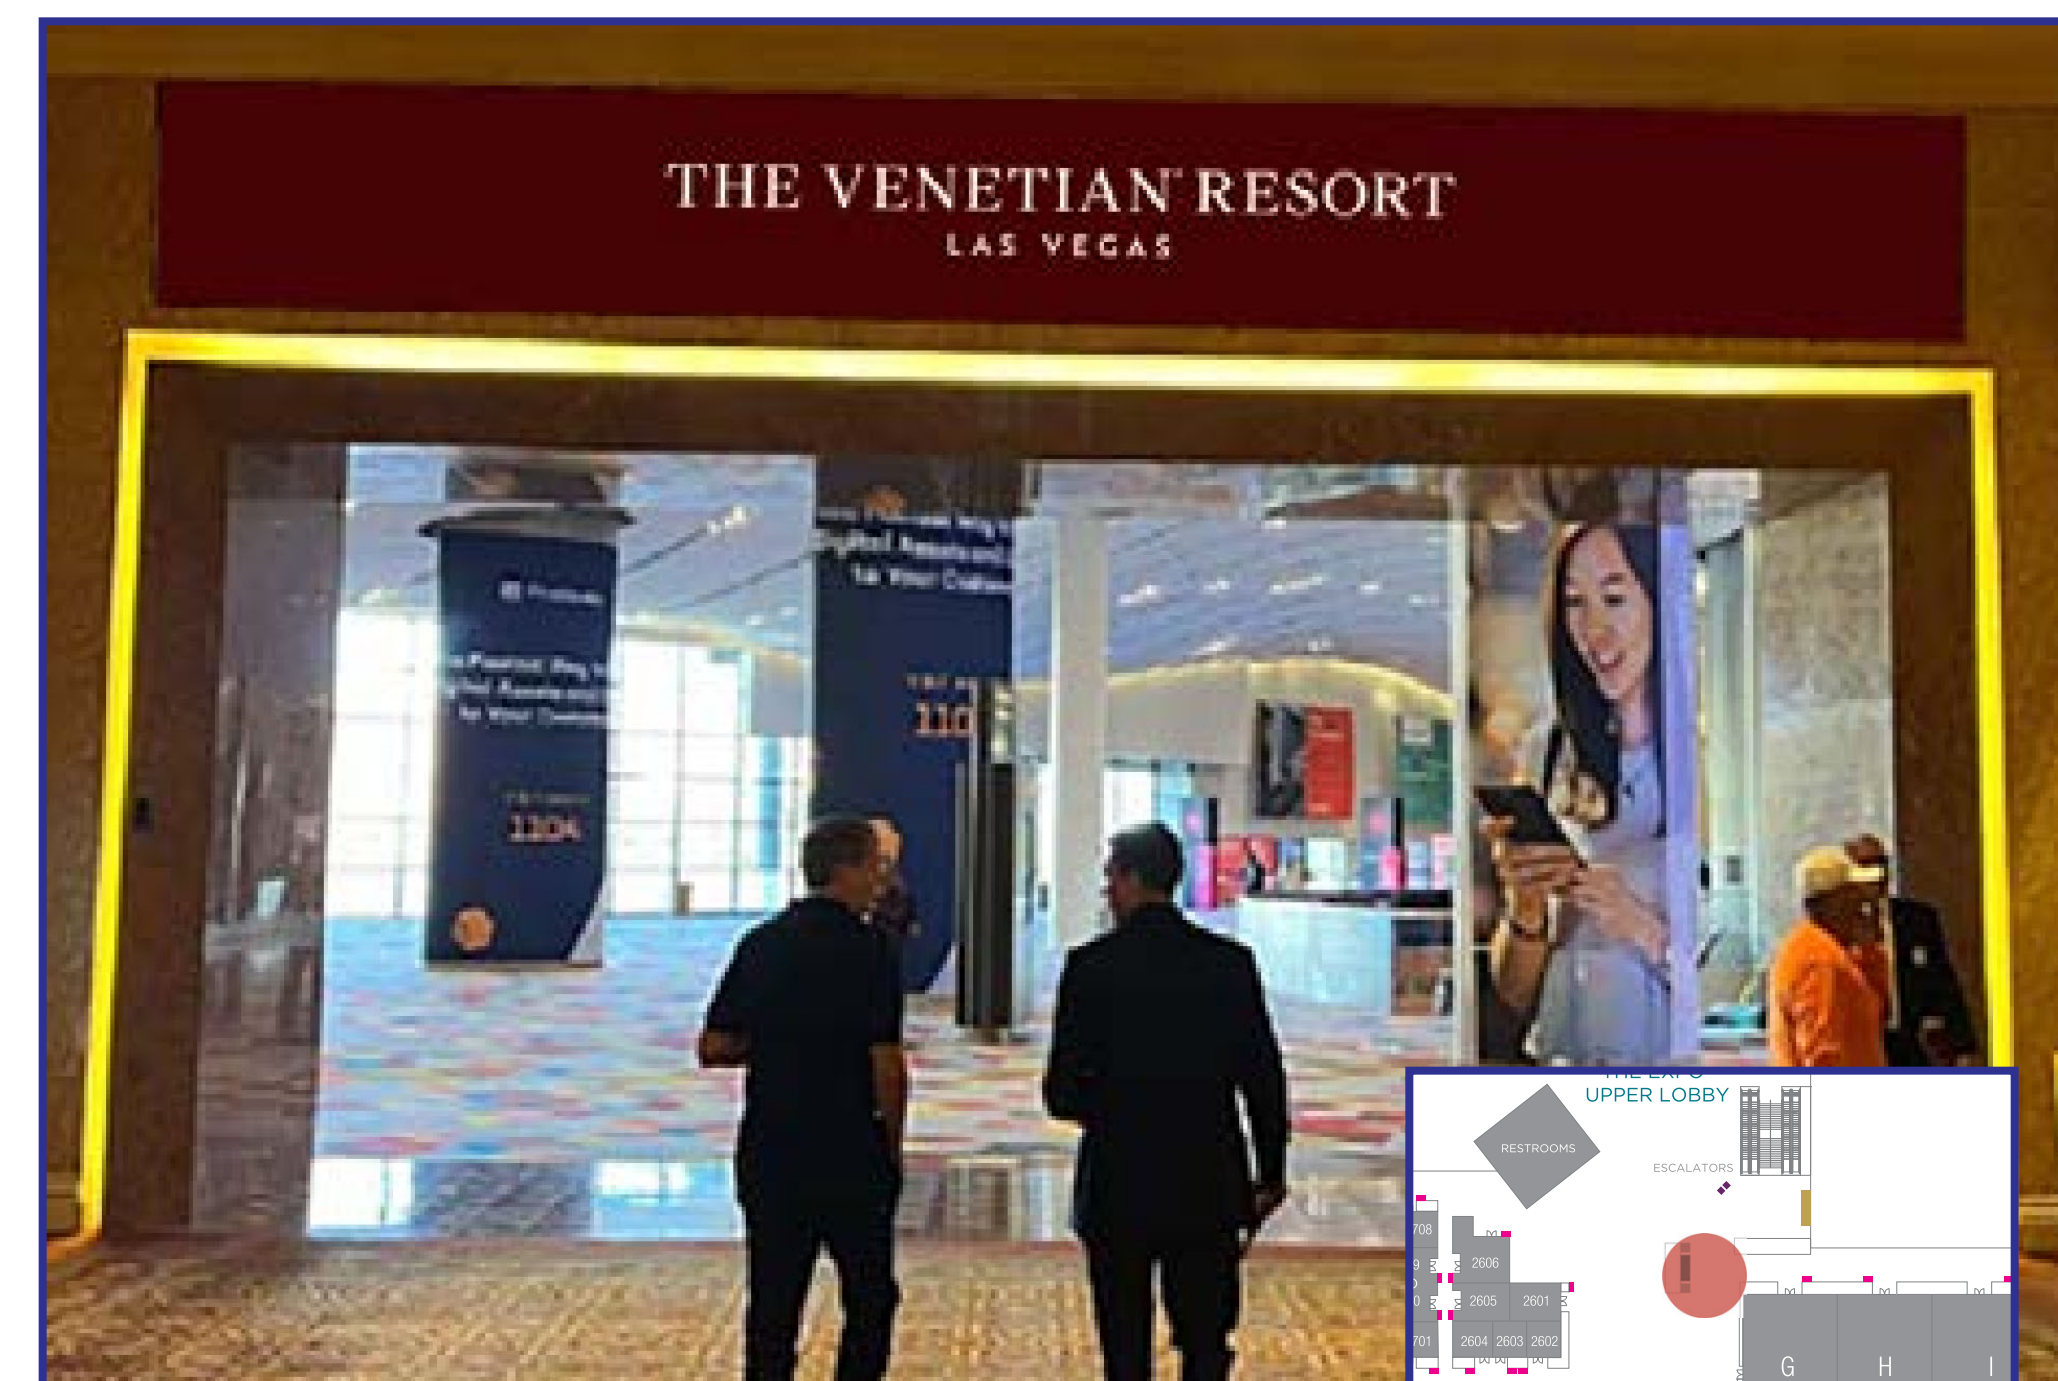

Default: Horizontal - The Venetian promo loop

Vertical - Interactive Wayfinder

POP2-L/POP2-R Option 1 - Takeover display with custom graphics

POP2-L/POP2-R Option 2 - Brand the existing interactive Wayfinders

POP2-M - Takeover display with custom graphics

ED9 - THE EXPO ENTRANCE OVERHEAD \$50,000

31'6" wx 3' 3.75" h

LOCATION

Entrance to The Venetian Expo from The Convention Center

DISPLAY CONTENT

Default: The Venetian promo loop

THE EXPO EXIT OVERHEAD \$50,000

31'6 "w x 3' 3.75"h

LOCATION

Entrance to The Venetian Convention Center
from The Venetian Expo

DISPLAY CONTENT

Default: The Venetian promo loop

UPPER LOBBY LED DISPLAY \$75,000

Height: 8.86' Width: 15.75' 1.5mm

LOCATION

Top of escalators near The Convention Center
Level 2 threshold

UPPER LOBBY ESCALATOR VIEW LED \$75,000

27' 6.75" w x 9' 11.5" h

LOCATION

The Venetian Expo Upper lobby across from the Escalators