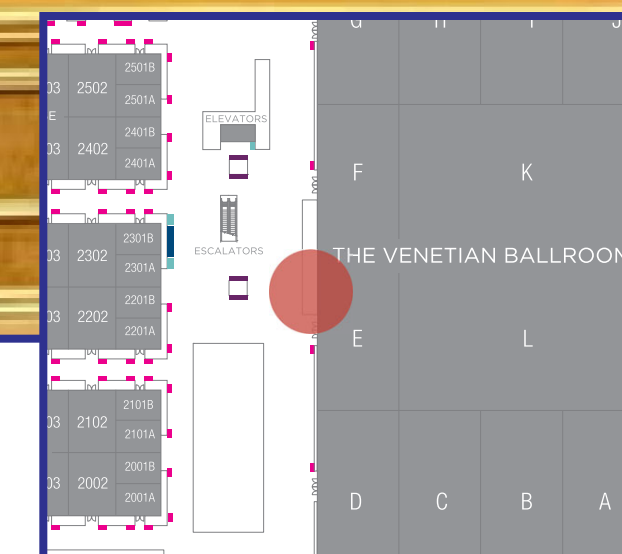

Main Convention Center Hall on level 2, across from The Venetian Ballroom D

DISPLAY CONTENT

Default: The Venetian Resort promo loop

ED18 - THE VENETIAN BALL- ROOM E - LEGDE DISPLAY \$75,000

5' 10.75" w x 12' 2" h

LOCATION

Main Convention Center corridor Outside of The Venetian Ballroom E ledge

DISPLAY CONTENT

Default: The Venetian Resort promo loop

ED7 - THE VENETIAN BALLROOM E - LED DISPLAY \$100,000

23' 7.5" w x 11' 0.75" h

LOCATION

Main Convention Center Hall on level 2, on The Venetian Ballroom E outer wall

DISPLAY CONTENT

Default: The Venetian Resort promo loop

EVENT DIRECTORY BOARD

13' 9.25" w x 7' 9" h High-Resolution LED Display

Height: 8.86' Width: 15.75' 1.5mm

LOCATION

Top of escalators near The Convention Center
Level 2 threshold

UPPER LOBBY ESCALATOR VIEW LED \$75,000

27' 6.75" w x 9' 11.5" h

LOCATION

The Venetian Expo Upper lobby across from the Escalators