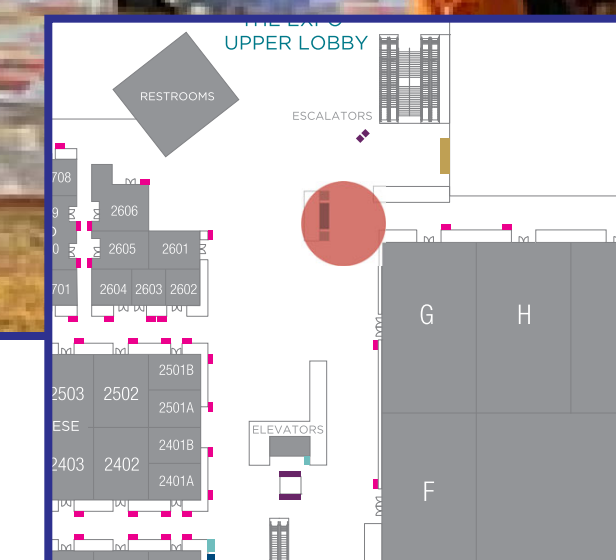

Default: Horizontal - The Venetian promo loop

Vertical - Interactive Wayfinder

POP2-L/POP2-R Option 1 - Takeover display with custom graphics

POP2-L/POP2-R Option 2 - Brand the existing interactive Wayfinders

POP2-M - Takeover display with custom graphics

ED9 - THE EXPO ENTRANCE OVERHEAD \$50,000

31'6" wx 3' 3.75" h

LOCATION

Entrance to The Venetian Expo from The Convention Center

DISPLAY CONTENT

Default: The Venetian promo loop

THE EXPO EXIT OVERHEAD \$50,000

31'6 "w x 3' 3.75"h

LOCATION

Entrance to The Venetian Convention Center
from The Venetian Expo

DISPLAY CONTENT

Default: The Venetian promo loop

UPPER LOBBY LED DISPLAY \$75,000

Height: 8.86' Width: 15.75' 1.5mm

LOCATION

Top of escalators near The Convention Center
Level 2 threshold

UPPER LOBBY ESCALATOR VIEW LED \$75,000

27' 6.75" w x 9' 11.5" h

LOCATION

The Venetian Expo Upper lobby across from the Escalators