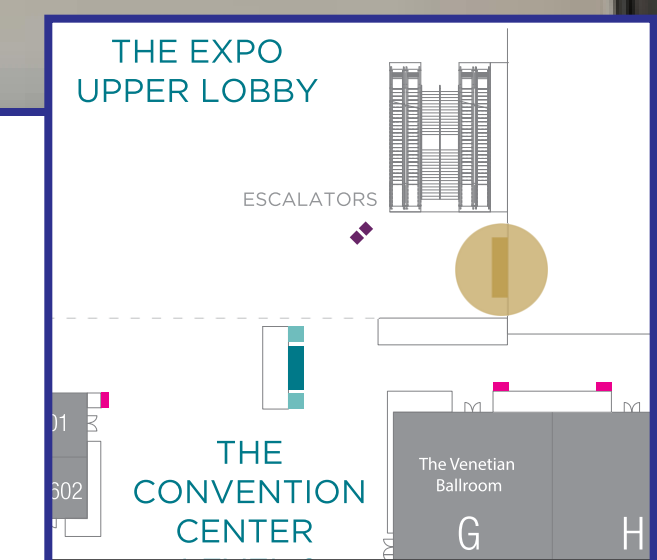

POP2-M - Takeover display with custom graphics

ED9 - THE EXPO ENTRANCE OVERHEAD \$50,000

31'6" wx 3' 3.75" h

LOCATION

Entrance to The Venetian Expo from The Convention Center

DISPLAY CONTENT

Default: The Venetian promo loop

THE EXPO EXIT OVERHEAD \$50,000

31'6 "w x 3' 3.75"h

LOCATION

Entrance to The Venetian Convention Center
from The Venetian Expo

DISPLAY CONTENT

Default: The Venetian promo loop

UPPER LOBBY LED DISPLAY \$75,000

Height: 8.86' Width: 15.75' 1.5mm

LOCATION

Top of escalators near The Convention Center
Level 2 threshold

UPPER LOBBY ESCALATOR VIEW LED \$75,000

27' 6.75" w x 9' 11.5" h

LOCATION

The Venetian Expo Upper lobby across from the Escalators

DISPLAY CONTENT

Default: The Venetian promo loop