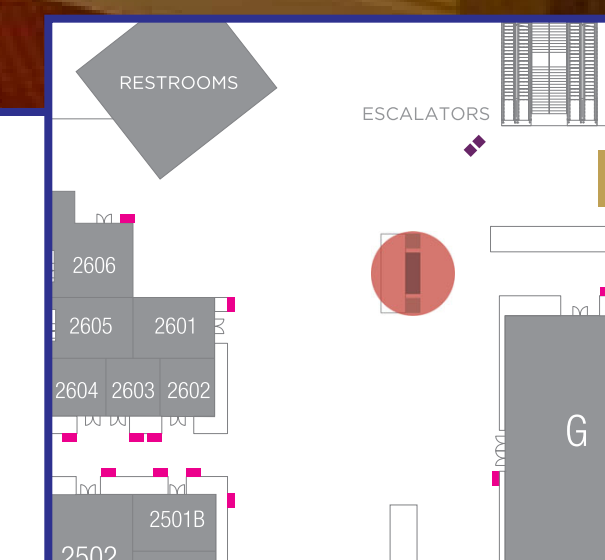

DISPLAY CONTENT

Default: The Venetian Resort promo loop

THREE-SCREEN ARRAY \$25,000

One 86" Digital Display Two 43" Digital Displays

LOCATION

Entrance to The Venetian Expo from The Convention Center

DISPLAY CONTENT

Default: Horizontal - The Venetian promo loop

Vertical - Interactive Wayfinder

POP2-L/POP2-R Option 1 - Takeover display with custom graphics

POP2-L/POP2-R Option 2 - Brand the existing interactive Wayfinders

POP2-M - Takeover display with custom graphics

ED9 - THE EXPO ENTRANCE OVERHEAD \$50,000

31'6" wx 3' 3.75" h

LOCATION

Entrance to The Venetian Expo from The Convention Center

DISPLAY CONTENT

Default: The Venetian promo loop

Height: 8.86' Width: 15.75' 1.5mm

LOCATION

Top of escalators near The Convention Center
Level 2 threshold

UPPER LOBBY ESCALATOR VIEW LED \$75,000

27' 6.75" w x 9' 11.5" h

LOCATION

The Venetian Expo Upper lobby across from the Escalators