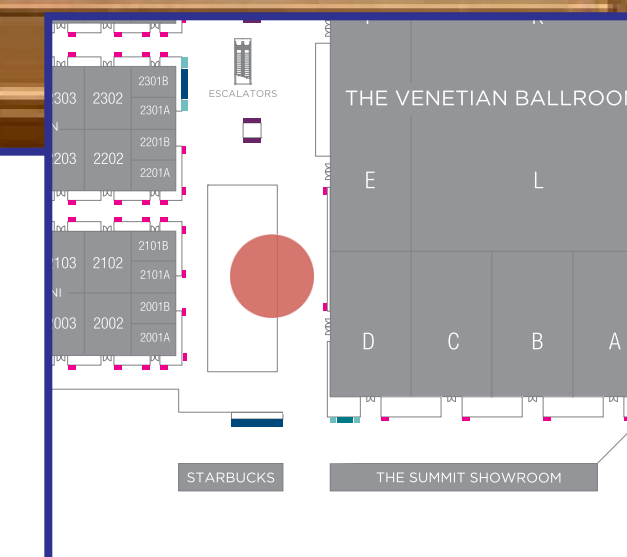

27'7"wx 4' 5"h

LOCATION

Overhead at the exit of The Convention Center to hotel

DISPLAY CONTENT

Default: The Venetian promo loop

ED6 - MAIN HALL SIGN \$50,000

17' 8.5" w x 11' 0.75" h

LOCATION

Main Convention Center Hall on level 2, across from The Venetian Ballroom D

DISPLAY CONTENT

Default: The Venetian Resort promo loop

ED18 - THE VENETIAN BALL- ROOM E - LEGDE DISPLAY \$75,000

5' 10.75" w x 12' 2" h

LOCATION

Main Convention Center Hall on level 2, on The Venetian Ballroom E outer wall

DISPLAY CONTENT

Default: The Venetian Resort promo loop

EVENT DIRECTORY BOARD

13' 9.25" w x 7' 9" h High-Resolution LED Display

Height: 8.86' Width: 15.75' 1.5mm

LOCATION

Top of escalators near The Convention Center
Level 2 threshold

UPPER LOBBY ESCALATOR VIEW LED \$75,000

27' 6.75" w x 9' 11.5" h

LOCATION

The Venetian Expo Upper lobby across from the Escalators